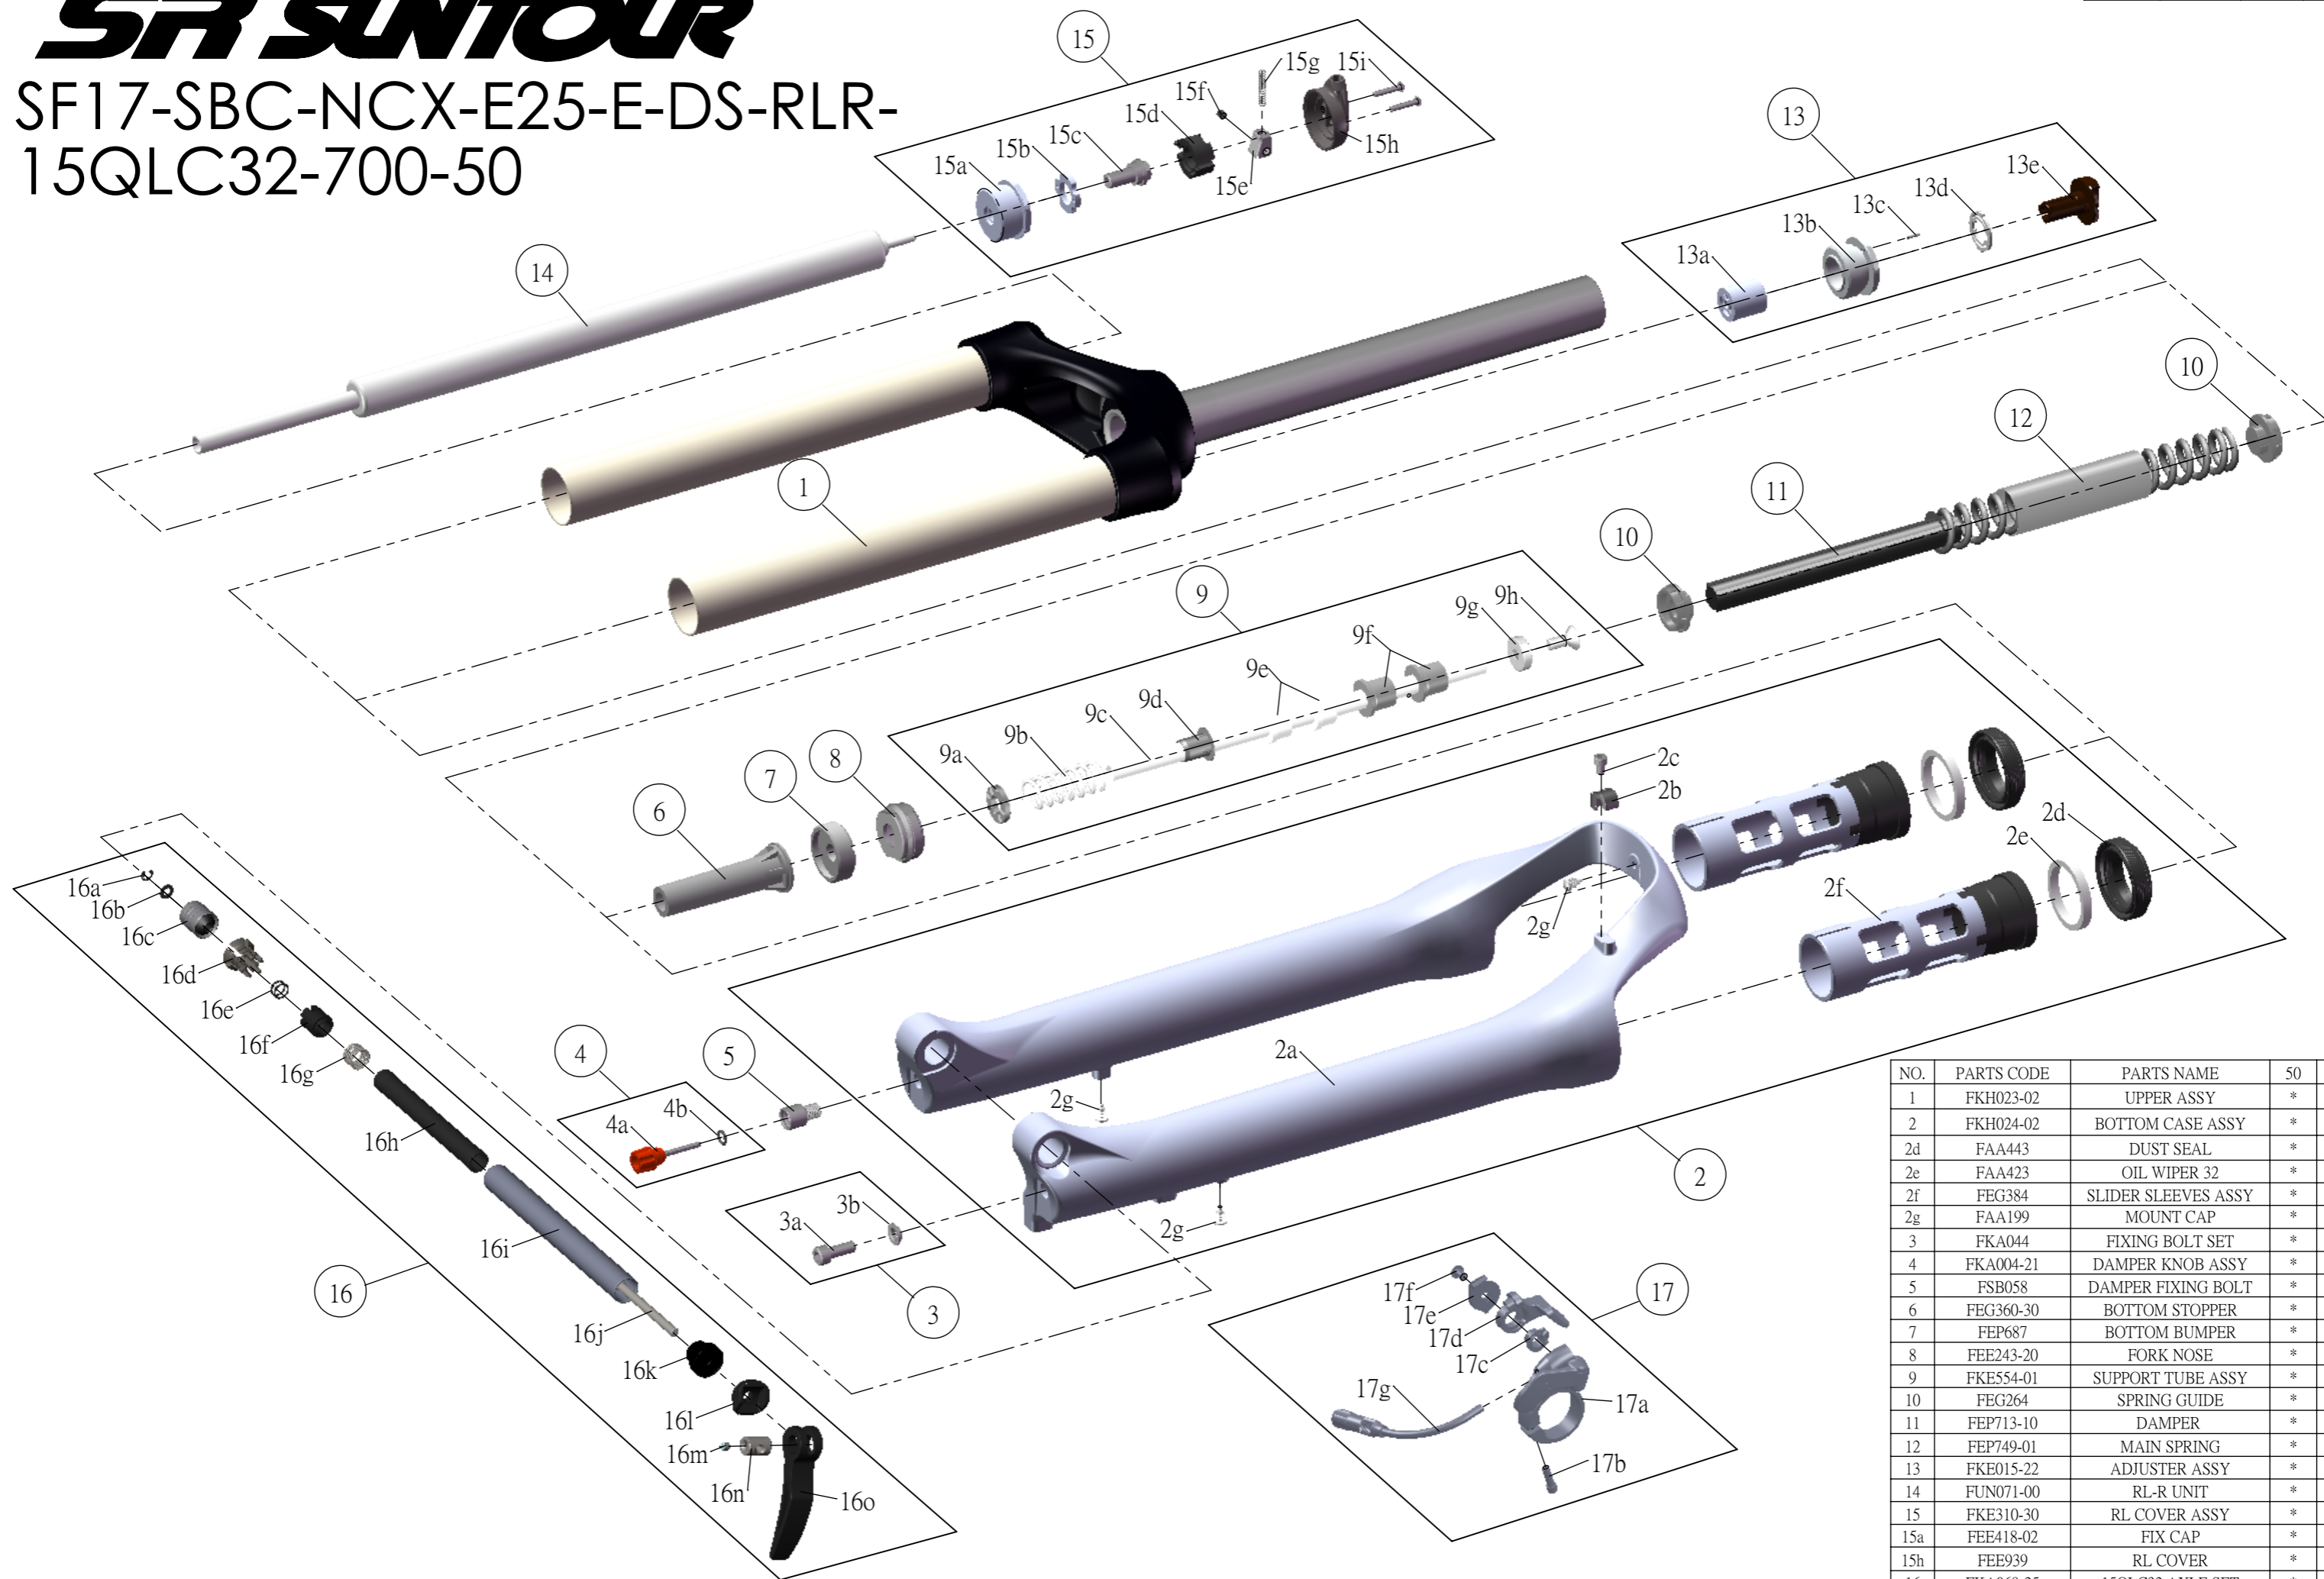

SF SUNTOUR

SF17-SBC-NCX-E25-E-DS-RLR-
15QLC32-700-50

NO.	PARTS CODE	PARTS NAME	50	QT
1	FKH023-02	UPPER ASSY	*	1
2	FKH024-02	BOTTOM CASE ASSY	*	1
2d	FAA443	DUST SEAL	*	2
2e	FAA423	OIL WIPER 32	*	2
2f	FEG384	SLIDER SLEEVES ASSY	*	2
2g	FAA199	MOUNT CAP	*	3
3	FKA044	FIXING BOLT SET	*	1
4	FKA004-21	DAMPER KNOB ASSY	*	1
5	FSB058	DAMPER FIXING BOLT	*	1
6	FEG360-30	BOTTOM STOPPER	*	1
7	FEP687	BOTTOM BUMPER	*	1
8	FEE243-20	FORK NOSE	*	1
9	FKE554-01	SUPPORT TUBE ASSY	*	1
10	FEG264	SPRING GUIDE	*	2
11	FEP713-10	DAMPER	*	1
12	FEP749-01	MAIN SPRING	*	1
13	FKE015-22	ADJUSTER ASSY	*	1
14	FUN071-00	RL-R UNIT	*	1
15	FKE310-30	RL COVER ASSY	*	1
15a	FEE418-02	FIX CAP	*	1
15h	FEE939	RL COVER	*	1
16	FKA069-25	15QLC32 AXLE SET	*	1
17	SL12SC-RLO-SP	REMOTE LEVER ASSY	*	1